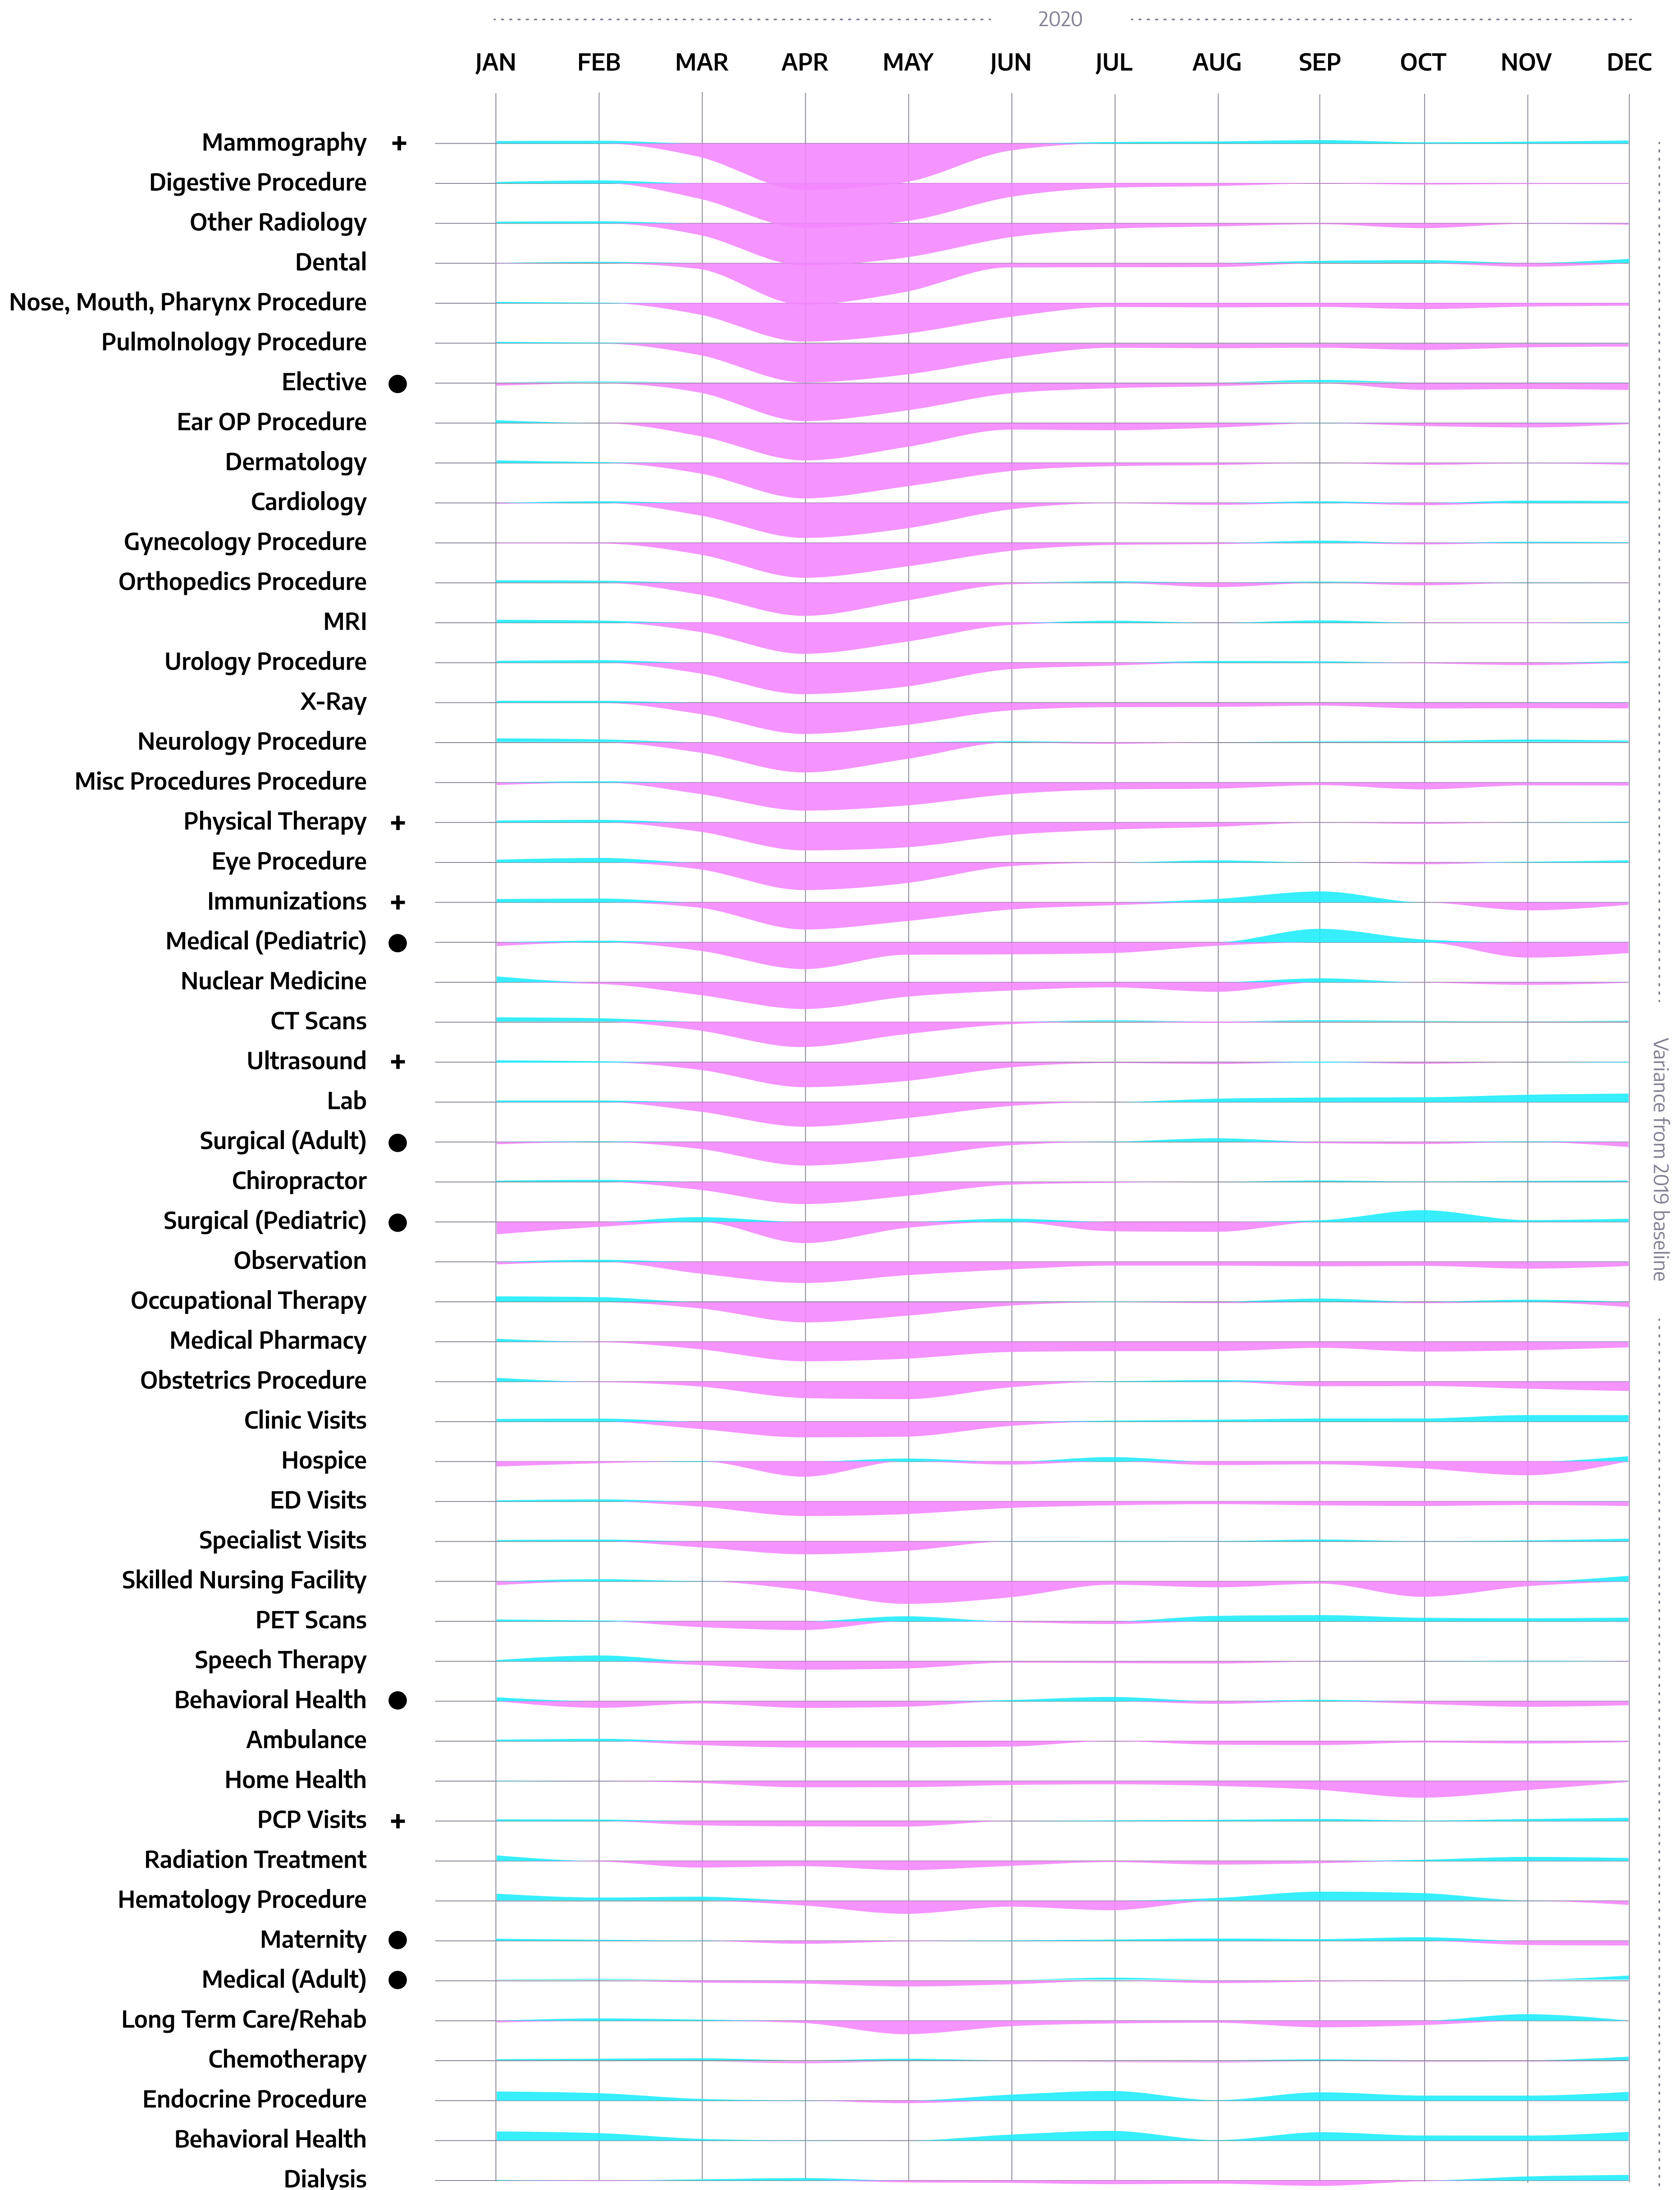

# A YEAR FOR RECOVERY

## COVID-19'S IMPACT ON SERVICE LINES

Ridge heights represent percentage of visits increasing or decreasing

ARCADIA™

© 2021 ARCADIA.IO